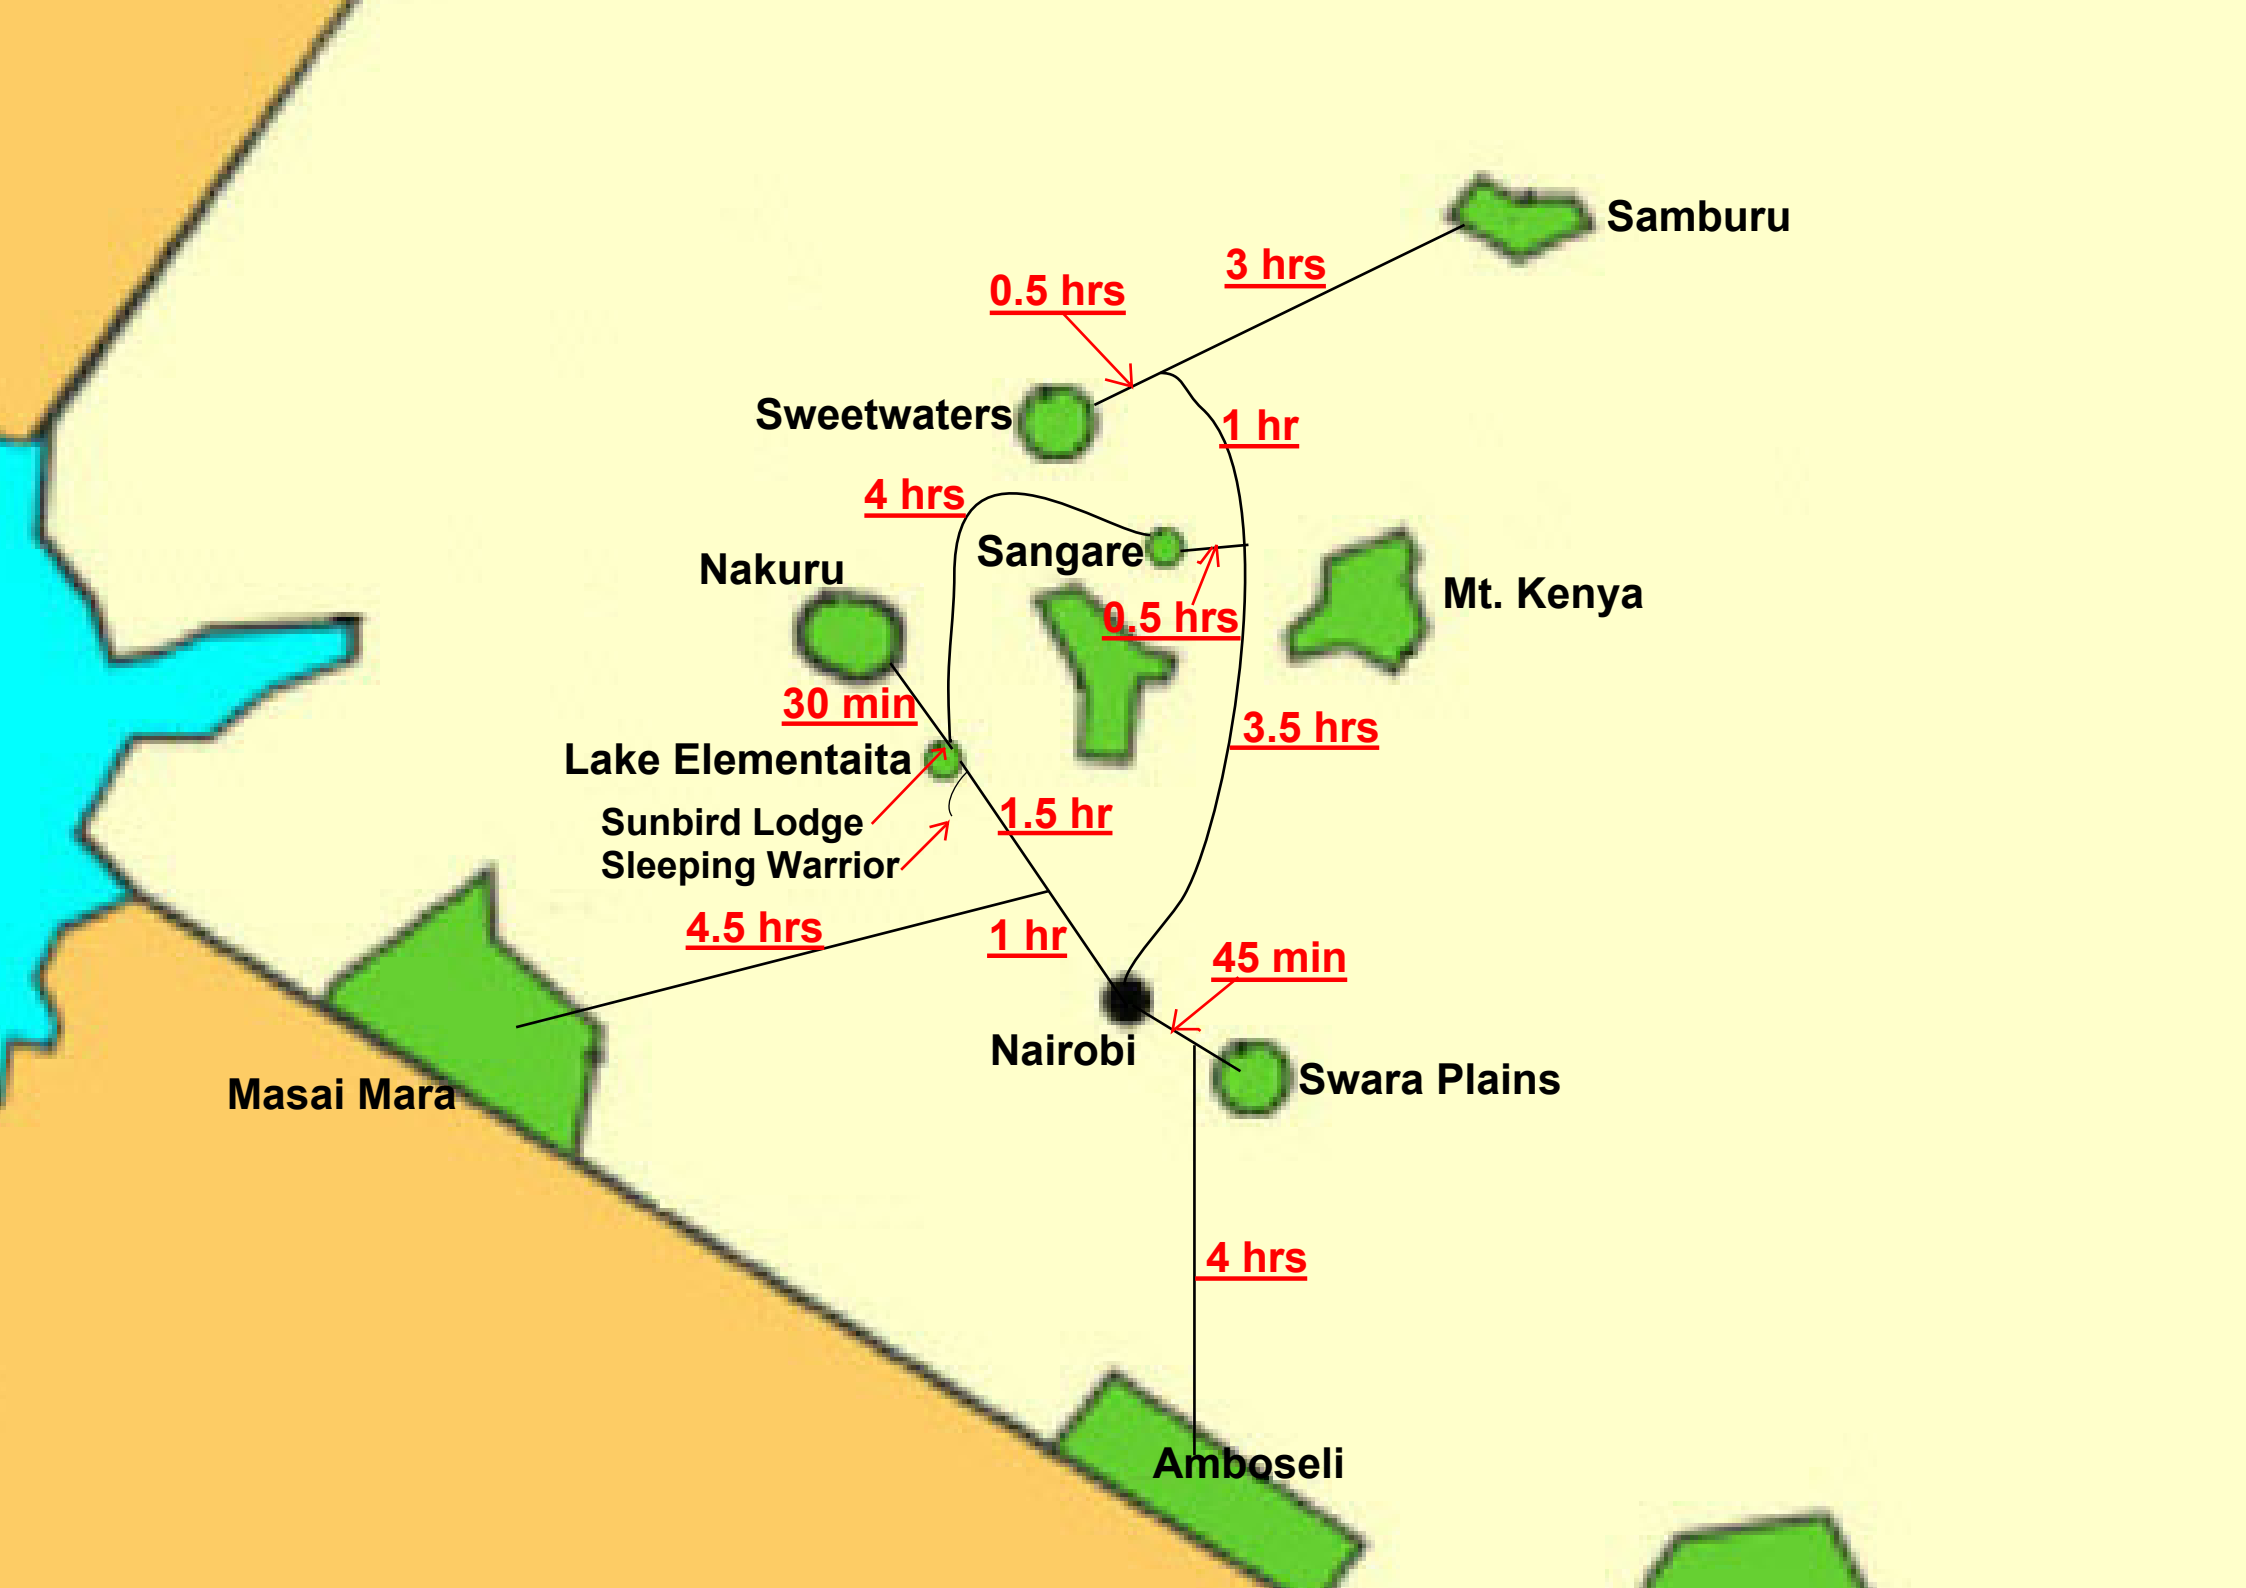

**SUDAN**

**ETHIOPIA**

**UGANDA**

**KENYA**

**SOMALIA**

**AREA MAPPED ON NEXT PAGE**

**Samburu**

**Sweetwaters**

**Nakuru**

**Nairobi**

**Swara Plains**

**Masai  
Mara**

**Amboseli**

**Tsavo West & East**

**TANZANIA**

Samburu

3 hrs

0.5 hrs

Sweetwaters

1 hr

4 hrs

Nakuru

Sangare

0.5 hrs

Mt. Kenya

3.5 hrs

30 min

Lake Elementaita

1.5 hr

Sunbird Lodge

Sleeping Warrior

4.5 hrs